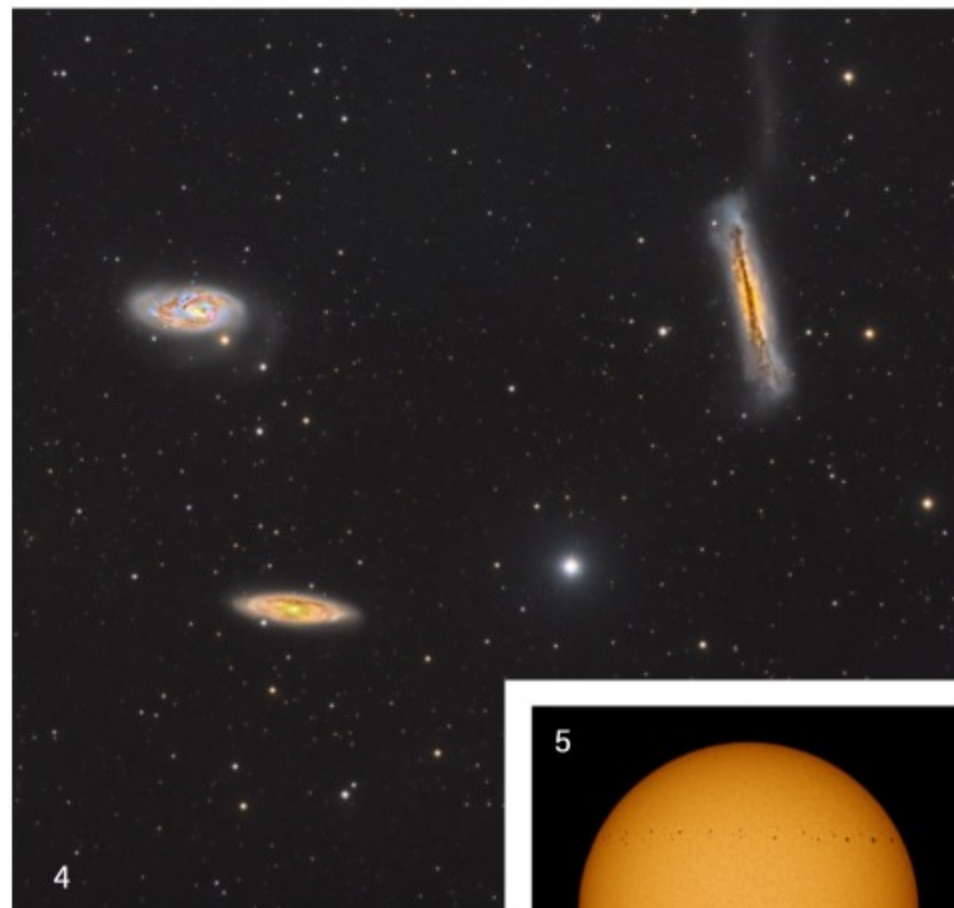

Cosmic portraits

1. ETNA ERUPTS
A colorful series of star trails is reflected on Lake Biviere di Cesarò in Sicily, while in the background, Mount Etna erupts on the night of March 12/13, 2021. This incredible combination of fire, water, earth, and sky was captured with a Canon 6D at ISO 3200 and a 20mm f/2 lens in 1,278 15-second exposures.
- *Dario Giannobile*

2. THE MANE EVENT
Sharpless 2-132, also called the Lion Nebula, shines in this image representing 9.5 hours of exposure with a 5-inch scope. The Hubble palette used to process the image accentuates the dark clouds and Bok globules that dot the glowing gas. It also reveals how many of the nebula's features — like its "tail" on the right — are shock waves formed at the edges of expanding bubbles blown outward by young, hot stars.
- *Terry Hancock*

4. LEO'S TRIO
The Leo Triplet is a group of three interacting spiral galaxies: M65 (bottom left), M66 (top left), and NGC 3628 (right). This LRGB image was taken with a 3.25-inch refractor and a total exposure of 21.4 hours.
- *David Wills*

5. GOT SOMETHING ON YOUR FACE, SUN!
This composite image represents 100 consecutive daily shots from late 2020 and the spring of 2021, revealing several groups of sunspots moving across our star's face. The imager, based in Kolkata, India, used a Nikon D5600 and a 600mm zoom lens with a white light solar filter.
- *Soumyadeep Mukherjee*