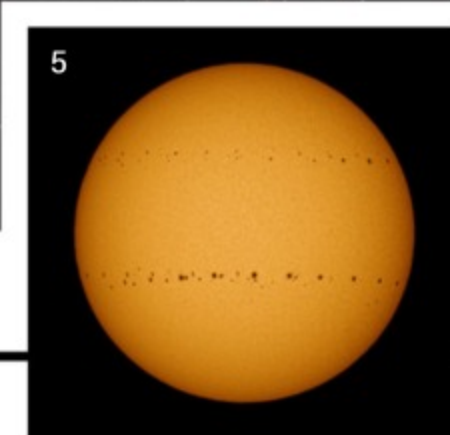

Cosmic portraits

1. ETNA ERUPTS
A colorful series of star trails is reflected on Lake Biviere di Cesarò in Sicily, while in the background, Mount Etna erupts on the night of March 12/13, 2021. This incredible combination of fire, water, earth, and sky was captured with a Canon 6D at ISO 3200 and a 20mm f/2 lens in 1,278 15-second exposures.
- *Dario Giannobile*

2. THE MANE EVENT
Sharpless 2-132, also called the Lion Nebula, shines in this image representing 9.5 hours of exposure with a 5-inch scope. The Hubble palette used to process the image accentuates the dark clouds and Bok globules that dot the glowing gas. It also reveals how many of the nebula's features — like its "tail" on the right — are shock waves formed at the edges of expanding bubbles blown outward by young, hot stars.
- *Terry Hancock*

3. NOT THE MOON
The Milky Way arcs over the dormant volcanic landscape of Craters of the Moon National Monument in Idaho. On the left, the fuzzy outline of the Andromeda Galaxy (M31) is visible; on the right shine Saturn and Jupiter (brighter). This panorama is made of 77 individual images of 10 seconds each at f/1.4 and ISO 10,000.
- *Matt Dieterich*

5. GOT SOMETHING ON YOUR FACE, SUN!
This composite image represents 100 consecutive daily shots from late 2020 and the spring of 2021, revealing several groups of sunspots moving across our star's face. The imager, based in Kolkata, India, used a Nikon D5600 and a 600mm zoom lens with a white light solar filter.
- *Soumyadeep Mukherjee*